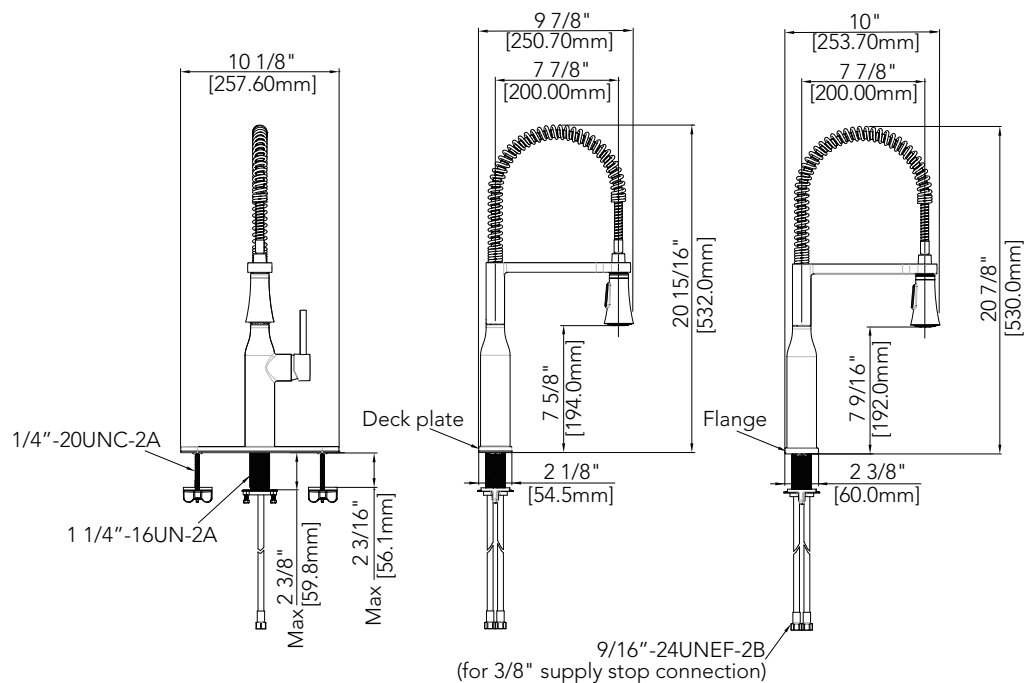

PFXC5012

Single Handle Pre-Rinse Kitchen Faucet

Product Features

- Max. flow rate: 1.8 gpm at 60 psi
- 1 or 3 hole installation
- Optional deck plate included
- Ceramic disc cartridge
- Two-function sprayer: steam and full spray
- Installation, operating, care and maintenance instructions included
- Limited lifetime warranty
- Meets: ASME A112.18.1 / CSA B125.1
- NSF 61-9 compliant
- cUPC/IAPMO listed
- ADA compliant when installed in accordance with ADA guidelines

PFXC5012CP

Model Numbers

PFXC5012CP	Chrome
PFXC5012ZBN	Brushed nickel
PFXC5012MB	Matte black

Product Specifications

Available Parts

OBPF220120 Cartridge

Warranty and Codes

This product comes complete with installation, opera
This PROFLO faucet carries a limited lifetime warranty when installed in residential applications.
The warranty is five years in commercial applications. This product meets: ASME A112.18.1.
*Compliant with lead content requirements of California AB 1953.